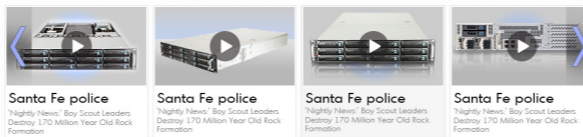

Related Videos >